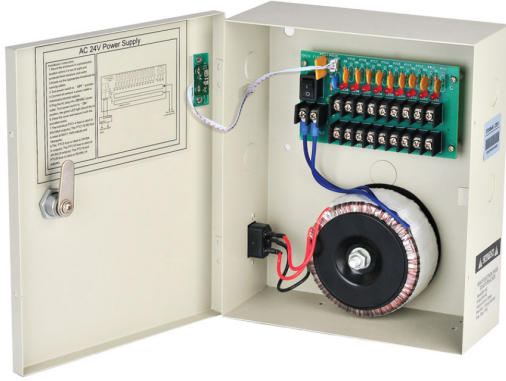

AVA-PSW-24VAH5A-9 POWER DISTRIBUTION BOX

AVA-PSW-24VAH5A-9 POWER DISTRIBUTION BOX

24VAC, 5 Amp, 9 Channel Power Distribution Box, AC110V

The AVA-PSW-24VAH5A-9 is a power distribution box with 24VAC, 5 Amp, 9 Channel Power Distribution Box, AC110V.

SPECIFICATIONS

| GENERAL | |
|---------------|---|
| INPUT | AC110 |
| OUTPUT | AC 24V, 5A |
| CHANNELS | 9 Channels |
| FUSE TYPE | PTC1.1A (Resettable) |
| CERTIFICATION | CE, FCC, ROHS |
| DIMENSIONS | 9.76" x 7.91" x 3.43" (248mm x 20mm x 87mm) |